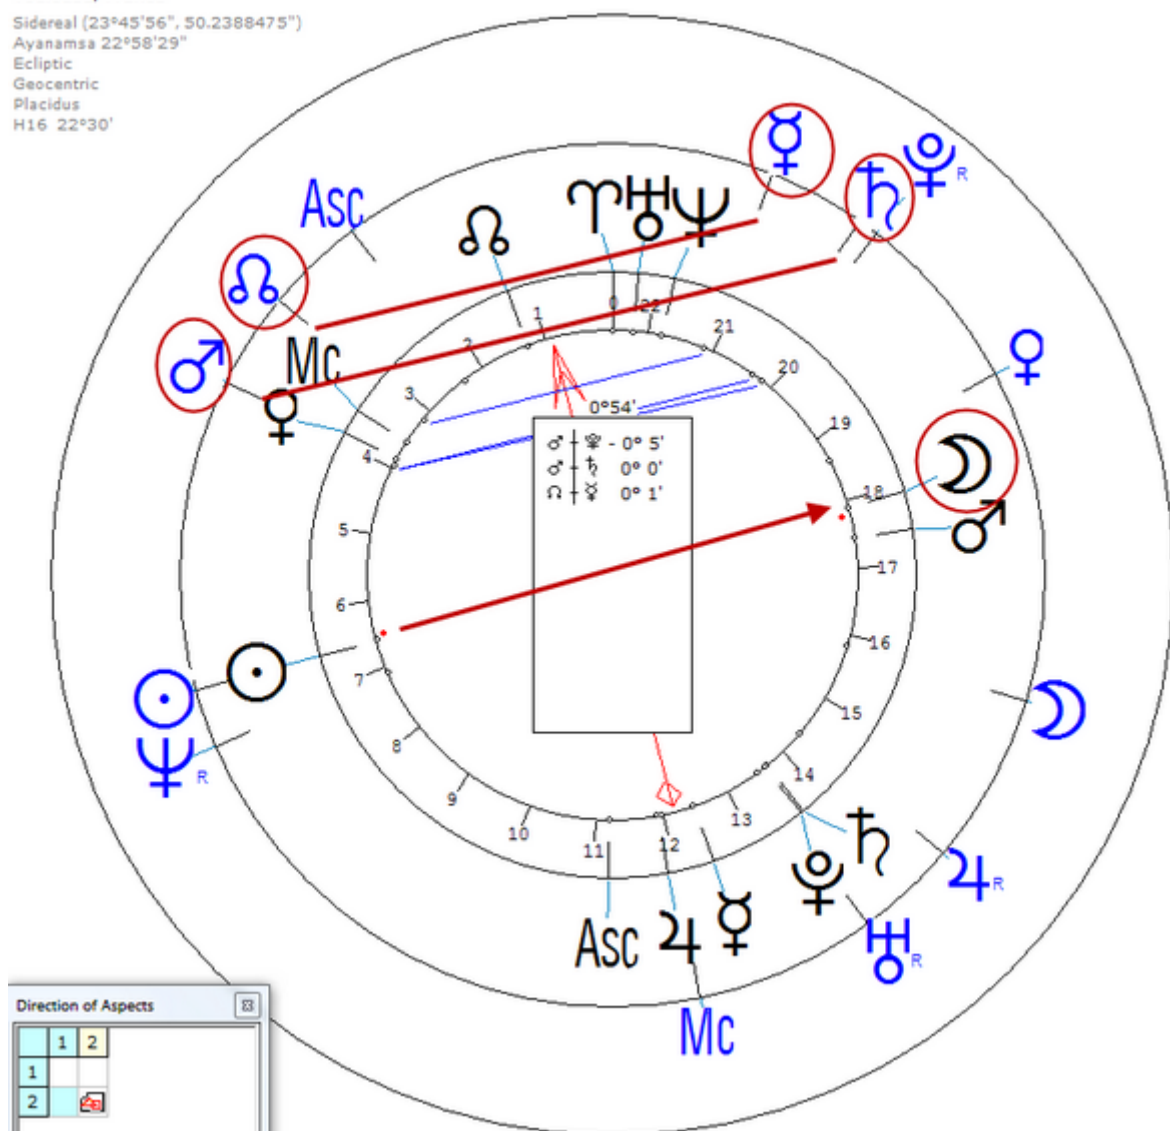

Demange, Jean-Marie

23 July 1943 at 09:00 (= 09:00 AM)Toulouse, France, 43n36, 1e26
French politician.

<https://www.astro.com/astro-databank/Demange,_Jean-Marie>

Death by Suicide 17 November 2008 (Shot himself, Age 65)

Solar Return (Harmonic 16)

Solar $\sigma/\hbar$ = Solar ζ/δ = $\mathcal{D}_n$; Solar ζ = $\sigma_n/\hbar_n$

"..committed suicide by gunshot after he killed his mistress following a heated argument." $\text{♀}/\Psi$

Solar $\text{♀}/\Psi$ = Solar $\mathcal{D}/\zeta$ = $\text{♀}_n/\Psi_n$

Solar σ/φ = σ_n/φ_n (Gunshot)

Demange, Jean-Marie
23 July 1943 Fri 9:00 (GMT+2) 43n36 1e26
Toulouse, France

Sidereal (23°45'56", 50.2388475")
Ayanamsa 22°58'29"
Ecliptic
Geocentric
Placidus
H16 22°30'